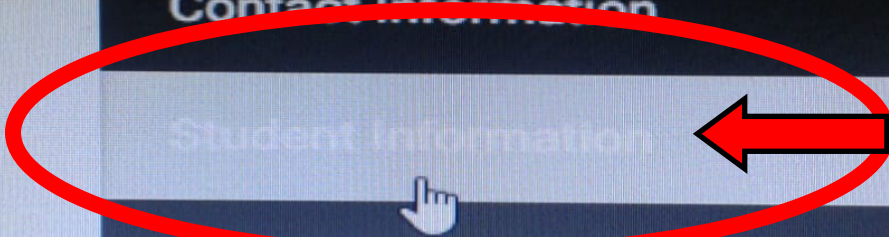

News

Calendar

Resources

Contact Information

Student Information

Customise Channels

General Enquiry

Support Our Sponsors

Advertise on d6