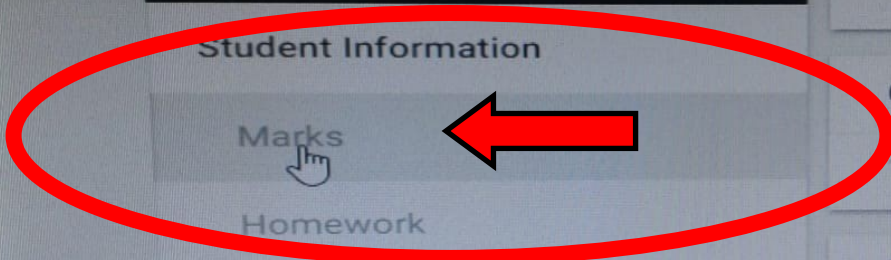

News

Calendar

Resources

Contact Information

Student Information

Marks

Homework

Discipline

Absenteeism

Student Info

Viewers

Afrikaans First Additional Language (Gr 9)

T1

Creative Arts (Gr 9)

T1

Economic Management Sciences

T1

English Home Language (Gr 9)

T1