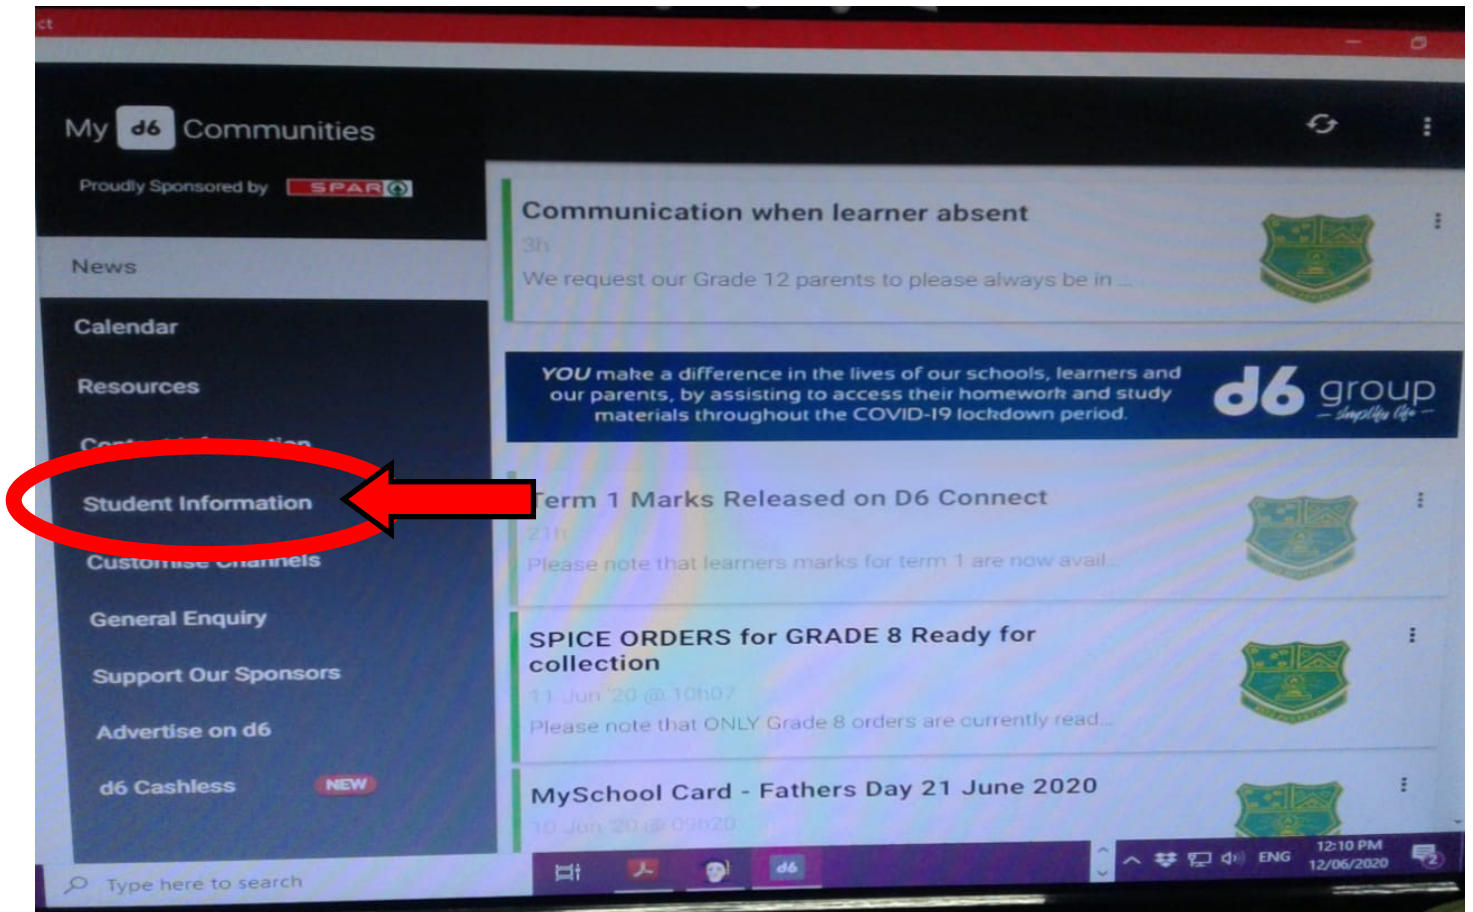

How to view your son's marks on D6 Connect

Please remember to be logged in with the TOKEN sent to you or use your ID and son(s) ID number(s) to link with their profiles.

You can also use the HELP option on the App or contact the school at 011 818 2175 and request assistance.